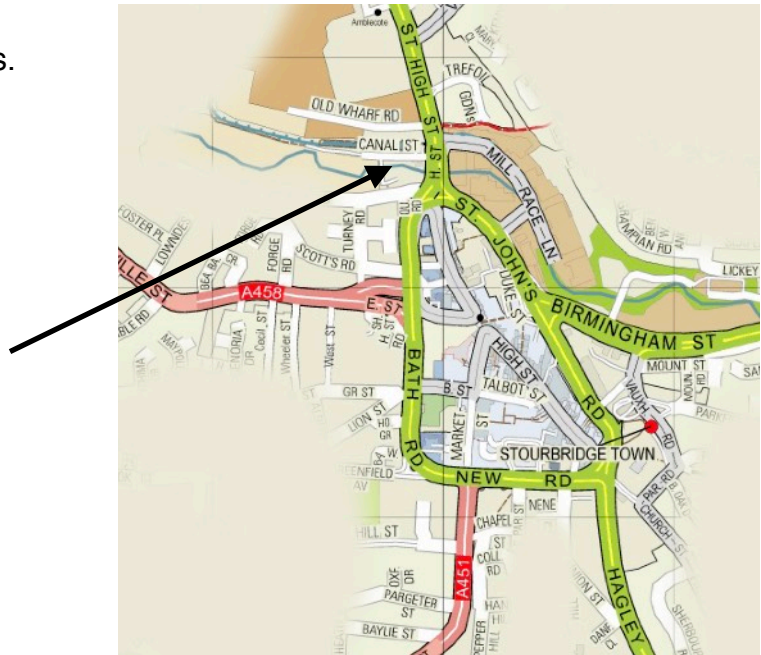

Stourbridge Photographic Society

A quick look for prospective members.
This is a printable page.

Where we meet:-

The Bonded Warehouse
Canal Street
Stourbridge
DY8 4LU

When:-

Normal meetings (weekly).
Every Thursday at 7:45pm, (except over Christmas).
Please check the Programme list on the web site for exact details.