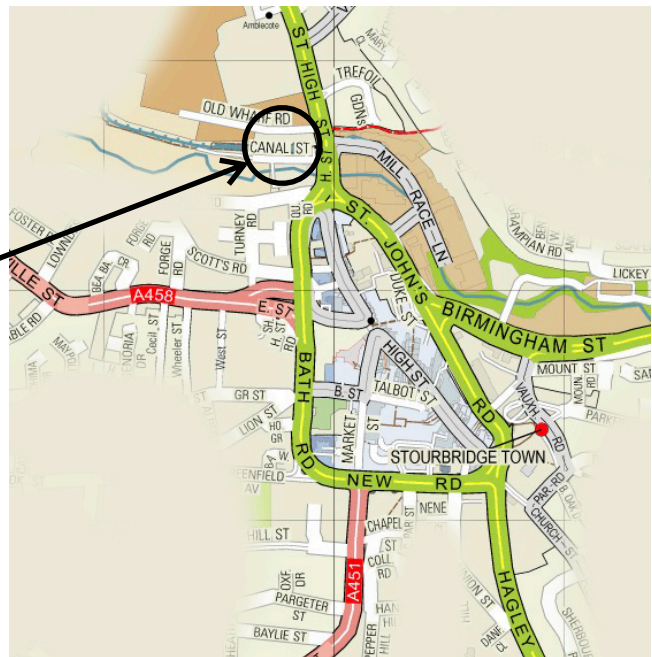

## Where we meet:-

The Bonded Warehouse  
Canal Street  
Stourbridge  
DY8 4LU

Sorry but there is NO disabled access.  
*Two sets of stairs.*