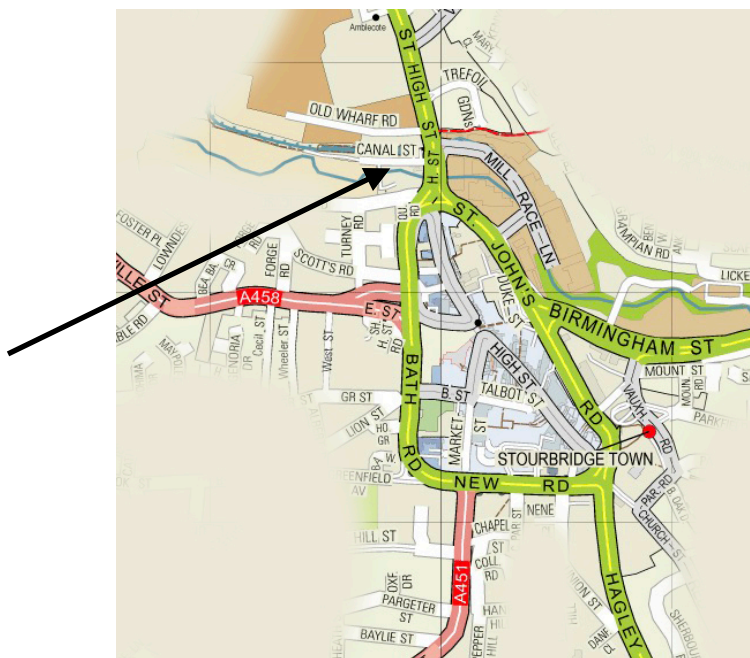

Stourbridge Photographic Society

A quick look for prospective members.
This is a printable page.

Where we meet:-

The Bonded Warehouse
Canal Street
Stourbridge
DY8 4LU

When:-

Normal meetings (weekly).
Every Thursday at 8:00pm, (except over Christmas).
Please check the Programme list on the web site for exact details.